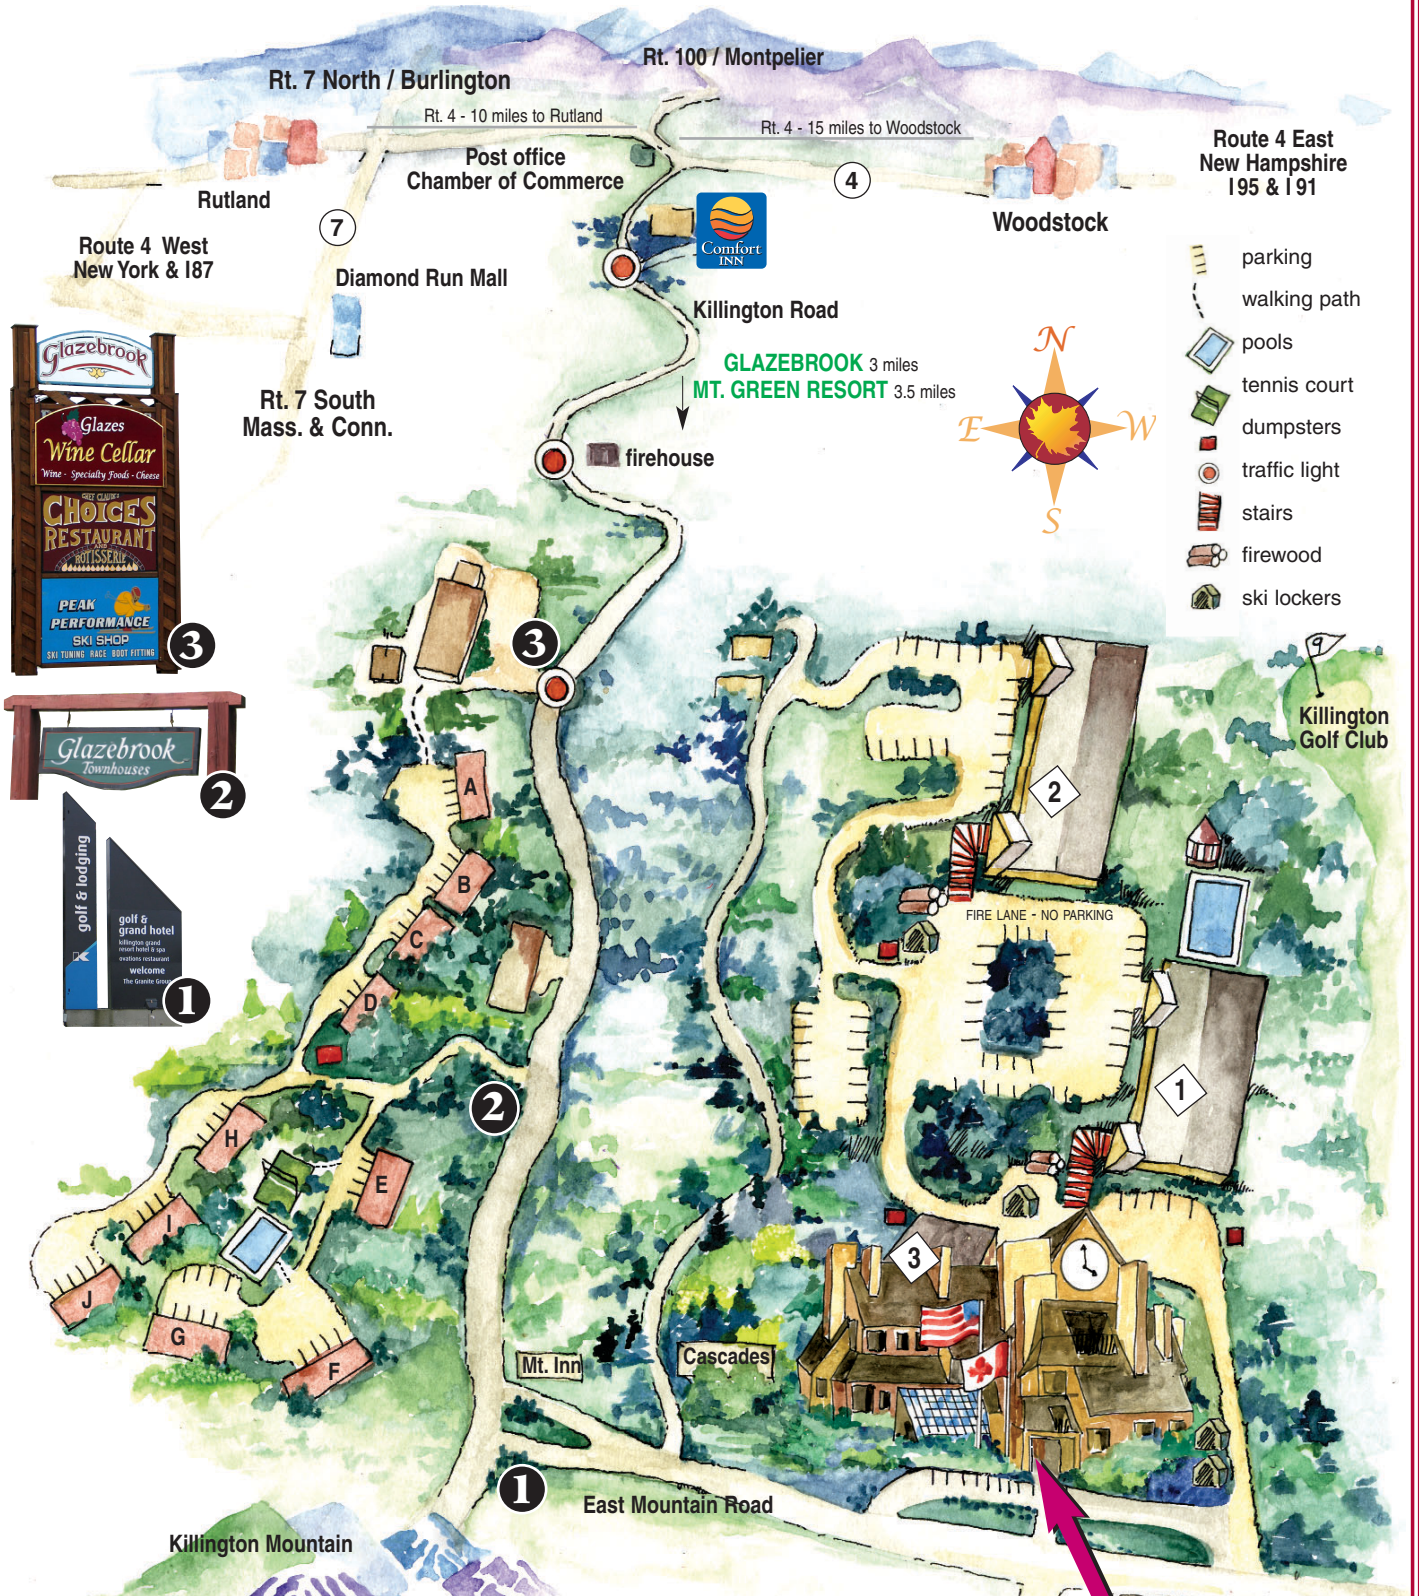

Welcome to Mountain Green Resort, Glazebrook & Killington Mountain

Glazebrook
Glazes
Wine Cellar
Wine - Specialty Foods - Cheese
CHOICES RESTAURANT
PEAK PERFORMANCE SKI SHOP
SKI TUNING - RADE BOOT FITTING

Glazebrook Townhouses

golf & lodging
golf & grand hotel
Killington Grand resort hotel & spa
outdoor recreation
welcome to the Granite State

MOUNTAIN GREEN RESORT
SKI & GOLF RESORT

802.422.3000